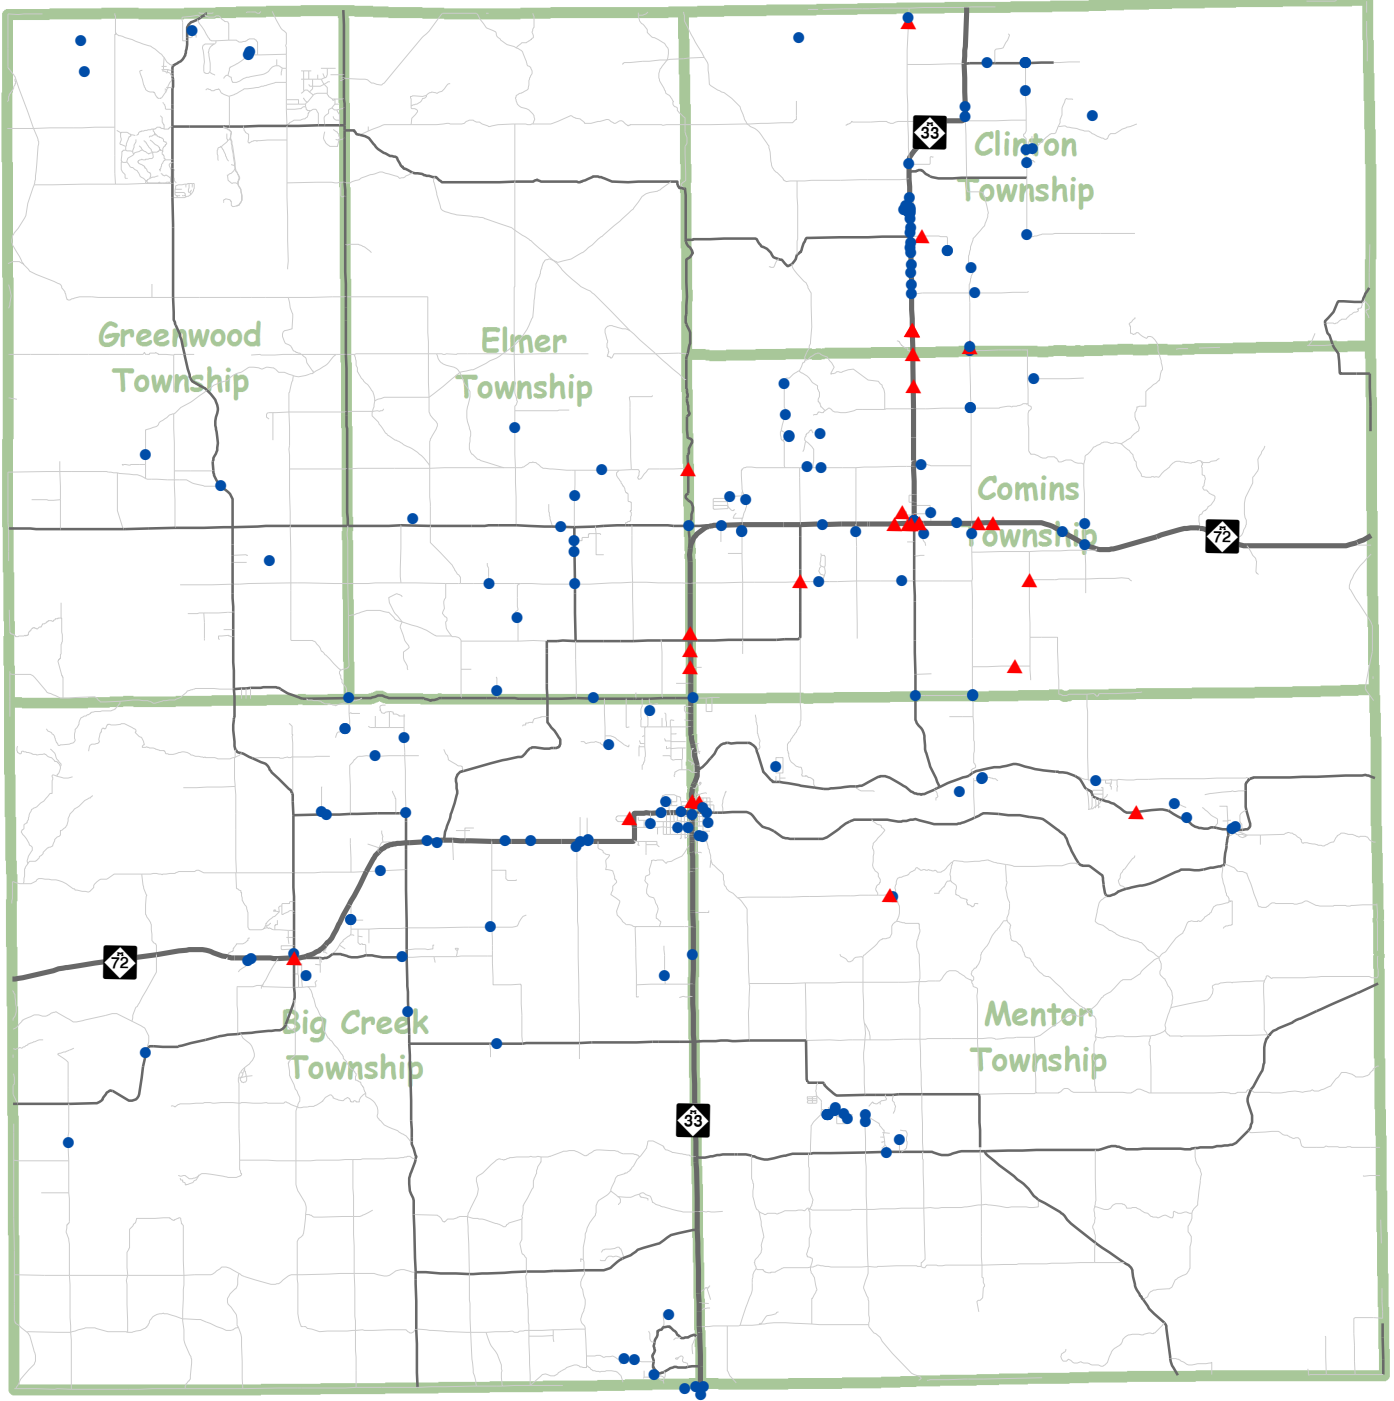

IGNITE Oscoda County

Broadband Services Survey Results

Residence or Business

- ▲ Business (29)
- Residence (173)

IGNITE Oscoda County

Individuals Generating New Ideas for Technology & Education

Map Created by the Northeast Michigan Council of Governments GIS Department 