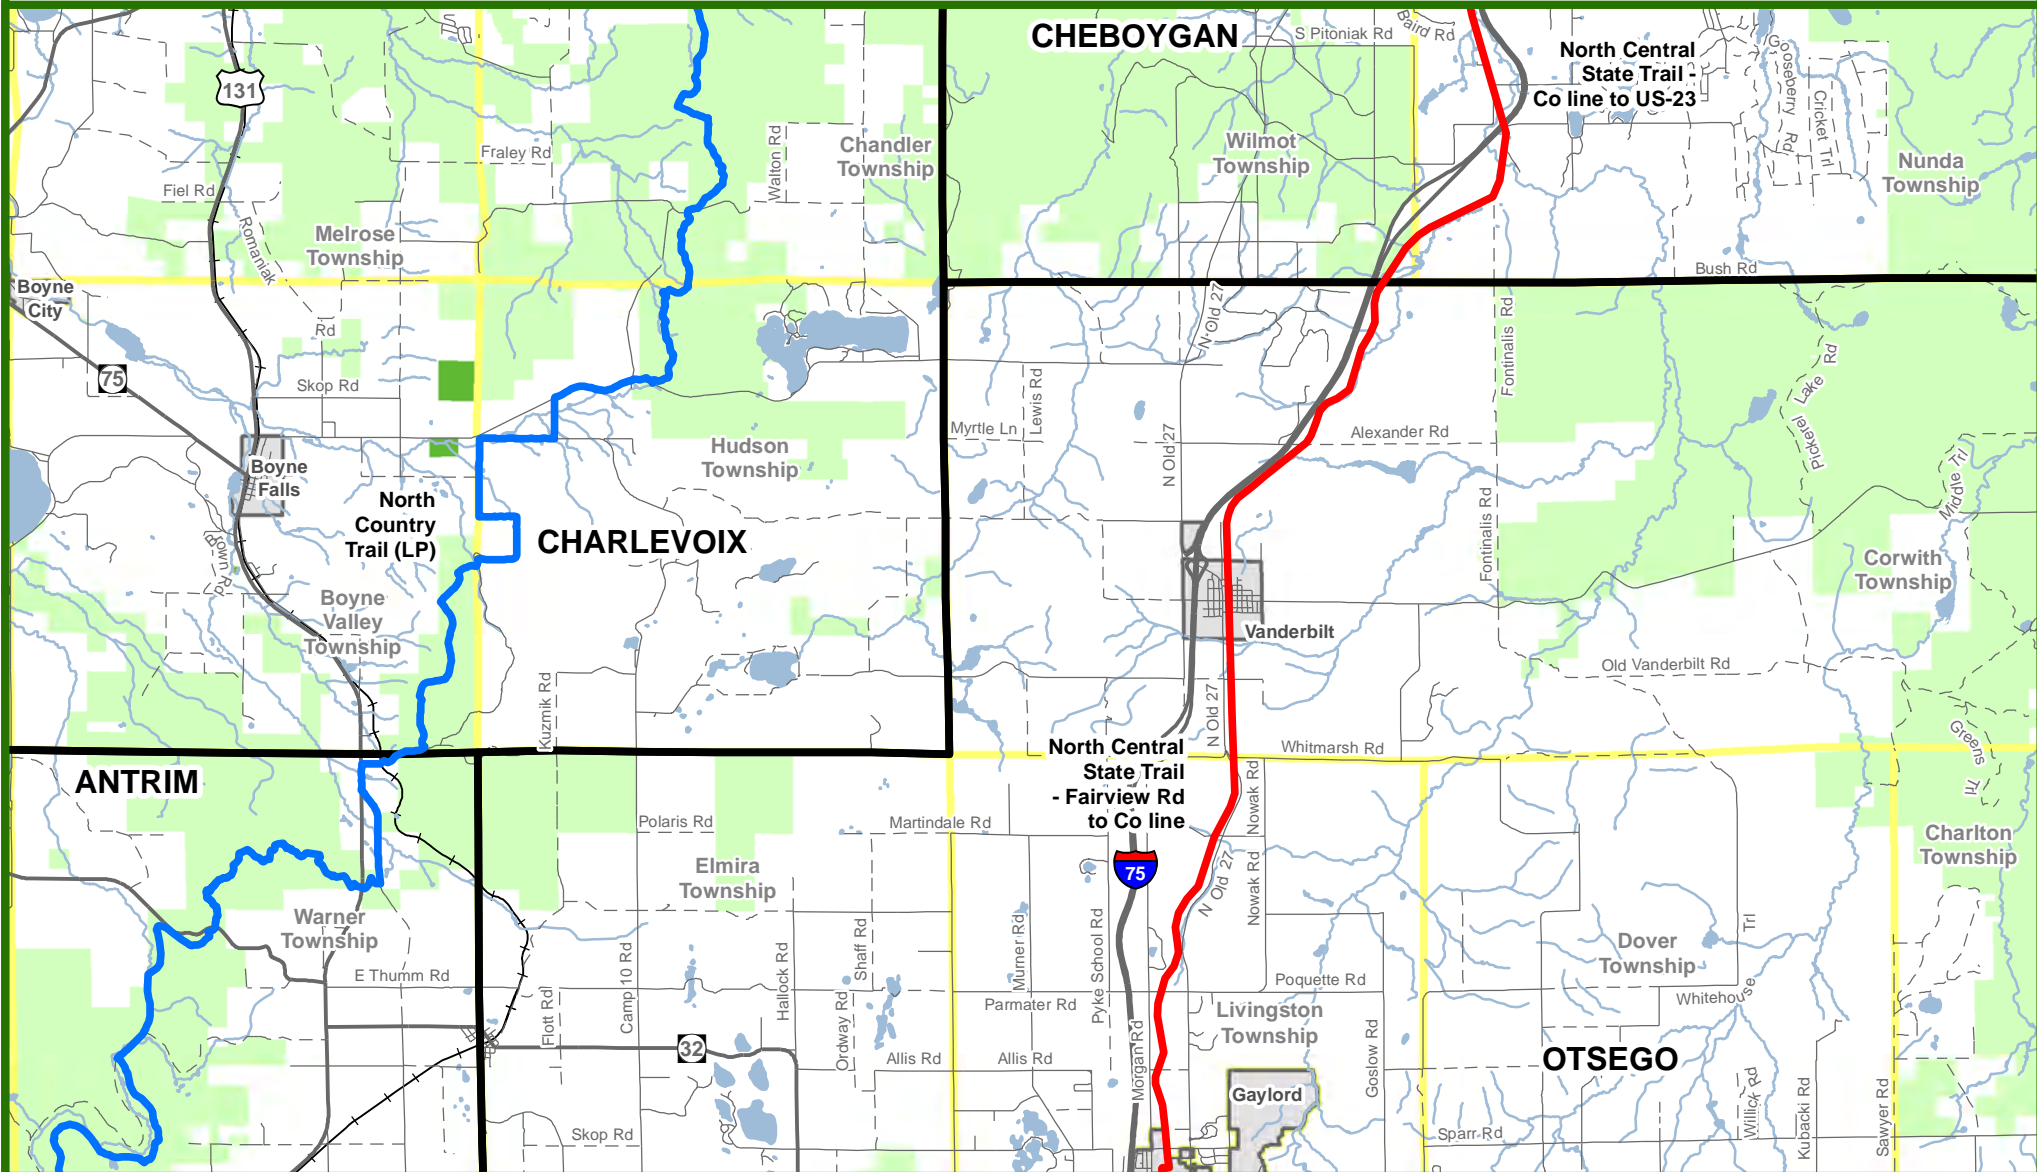

Michigan's Iron Belle Trail - Two Routes, One Great Trail

North Central State Trail - Vanderbilt

** The illustrated hike and bicycle trail connections will rely upon partnership opportunities. **

March 30, 2017
Michigan Department of Natural Resources
Forest Resources Division
Resource Assessment Section

— Gravel Road

— Railroad

— River

— Lake

— State Land

— Public Land

— City or Village

— Township

- - - Gravel Road

+ Railroad

— River

— Lake

— State Park Boundary

— State Land

— Federal Land

— Public Land

— City or Village

— Township

— County