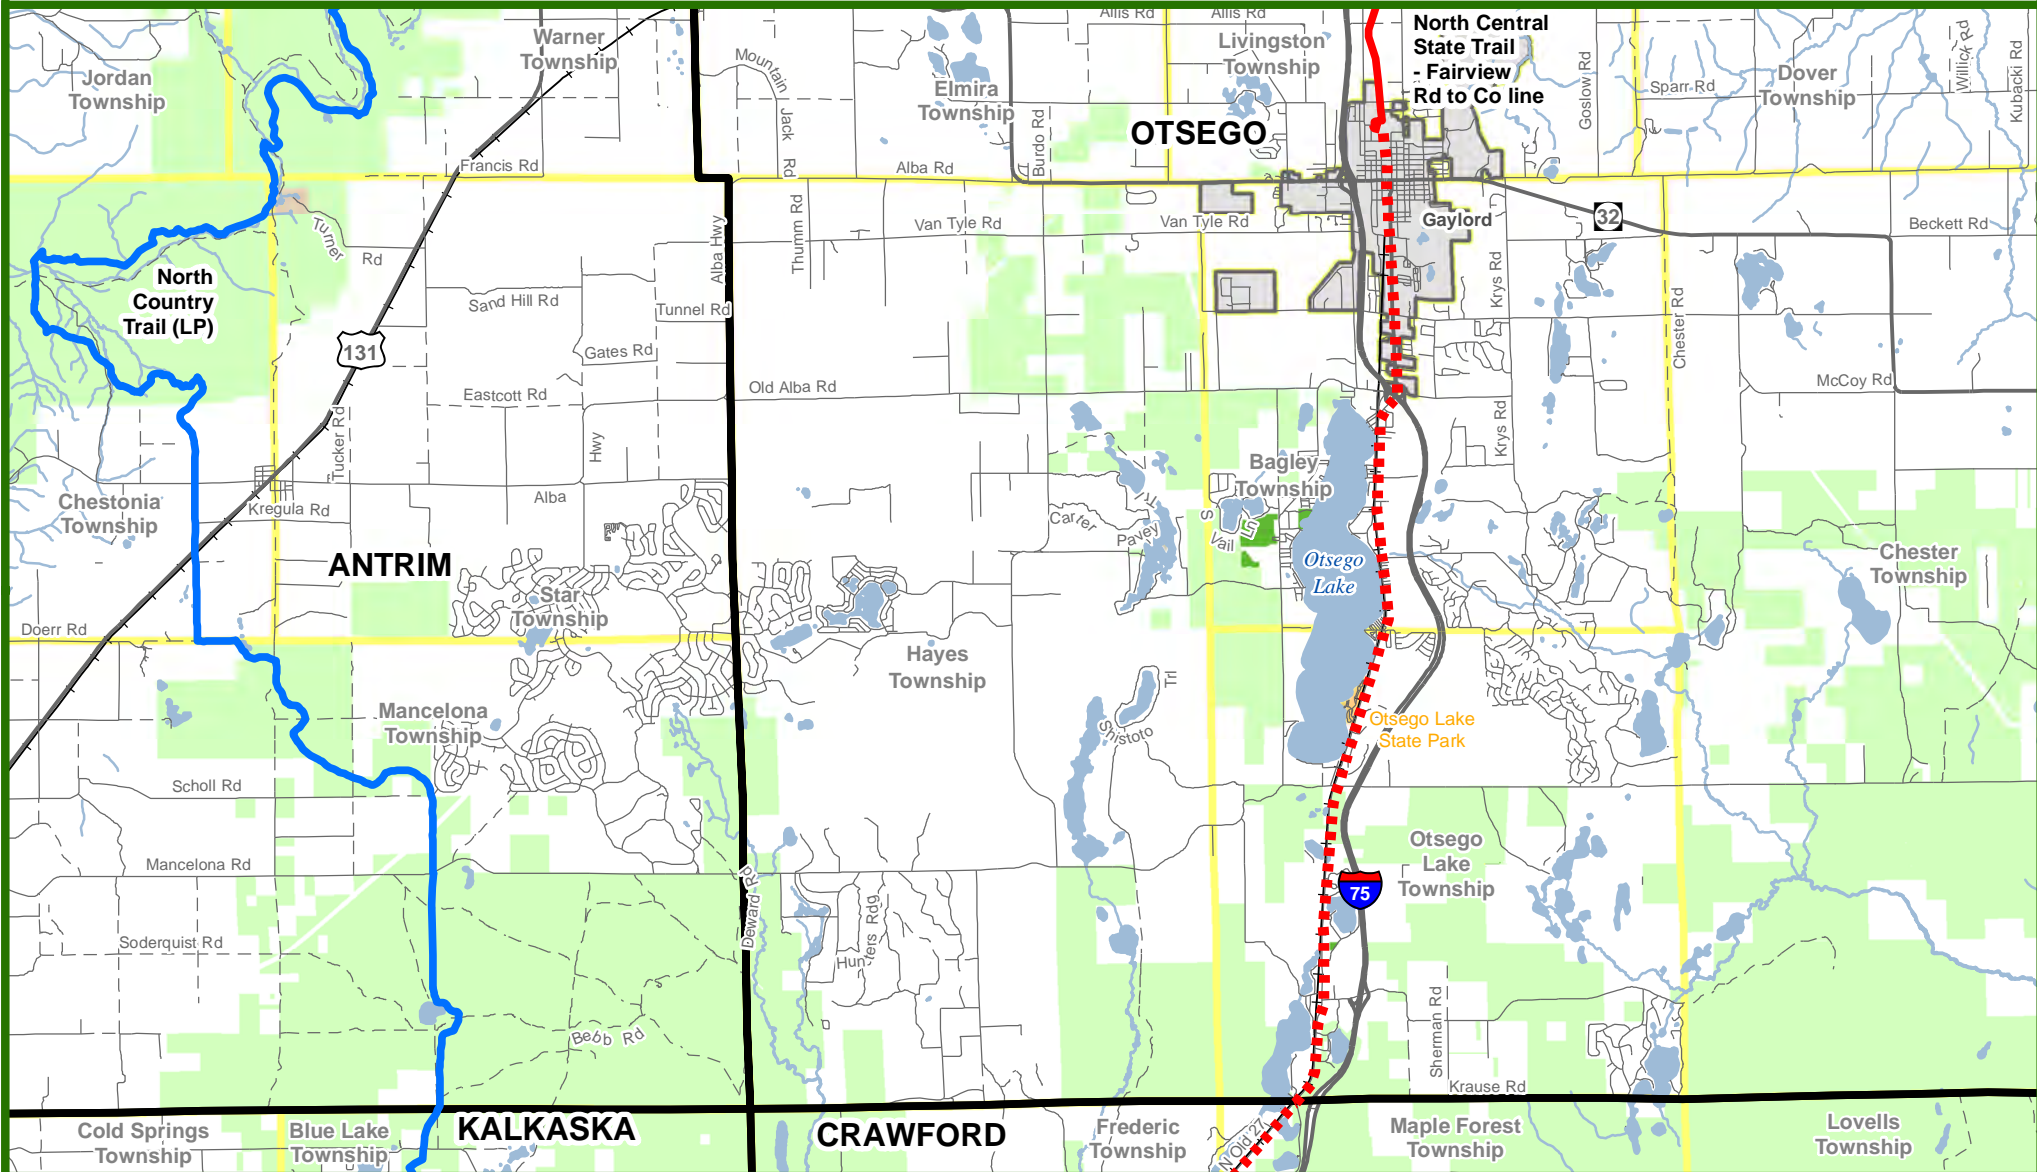

— Gravel Road

— Railroad

— River

— Lake

— State Land

— Public Land

— City or Village

— Township

— County

Michigan's Iron Belle Trail - Two Routes, One Great Trail

Gaylord - North Central State Trail

** The illustrated hike and bicycle trail connections will rely upon partnership opportunities. **

March 30, 2017
Michigan Department of Natural Resources
Forest Resources Division
Resource Assessment Section

- - - Gravel Road

+ Railroad

— River

— Lake

— State Park Boundary

— State Land

— Federal Land

— Public Land

— City or Village

— Township

— County