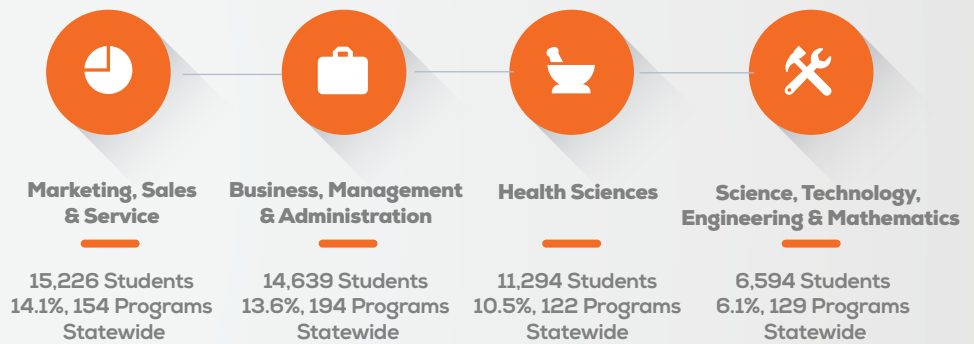

Career & Technical Education (CTE) in Michigan

107,930
CTE STUDENTS
IN MICHIGAN
in 2016

58%
62,598
42%
45,332

15,000+
SKILLED TRADES
JOBS AVAILABLE
at mitalent.org

What is CTE?

Michigan's Career and Technical Education (CTE) programs prepare today's youth and adults for a wide range of high-wage, high-skill, high-demand careers. Check out fast facts below to find out how Michigan is a national leader in CTE.

Michigan's Top 3 CTE Career Clusters and STEM