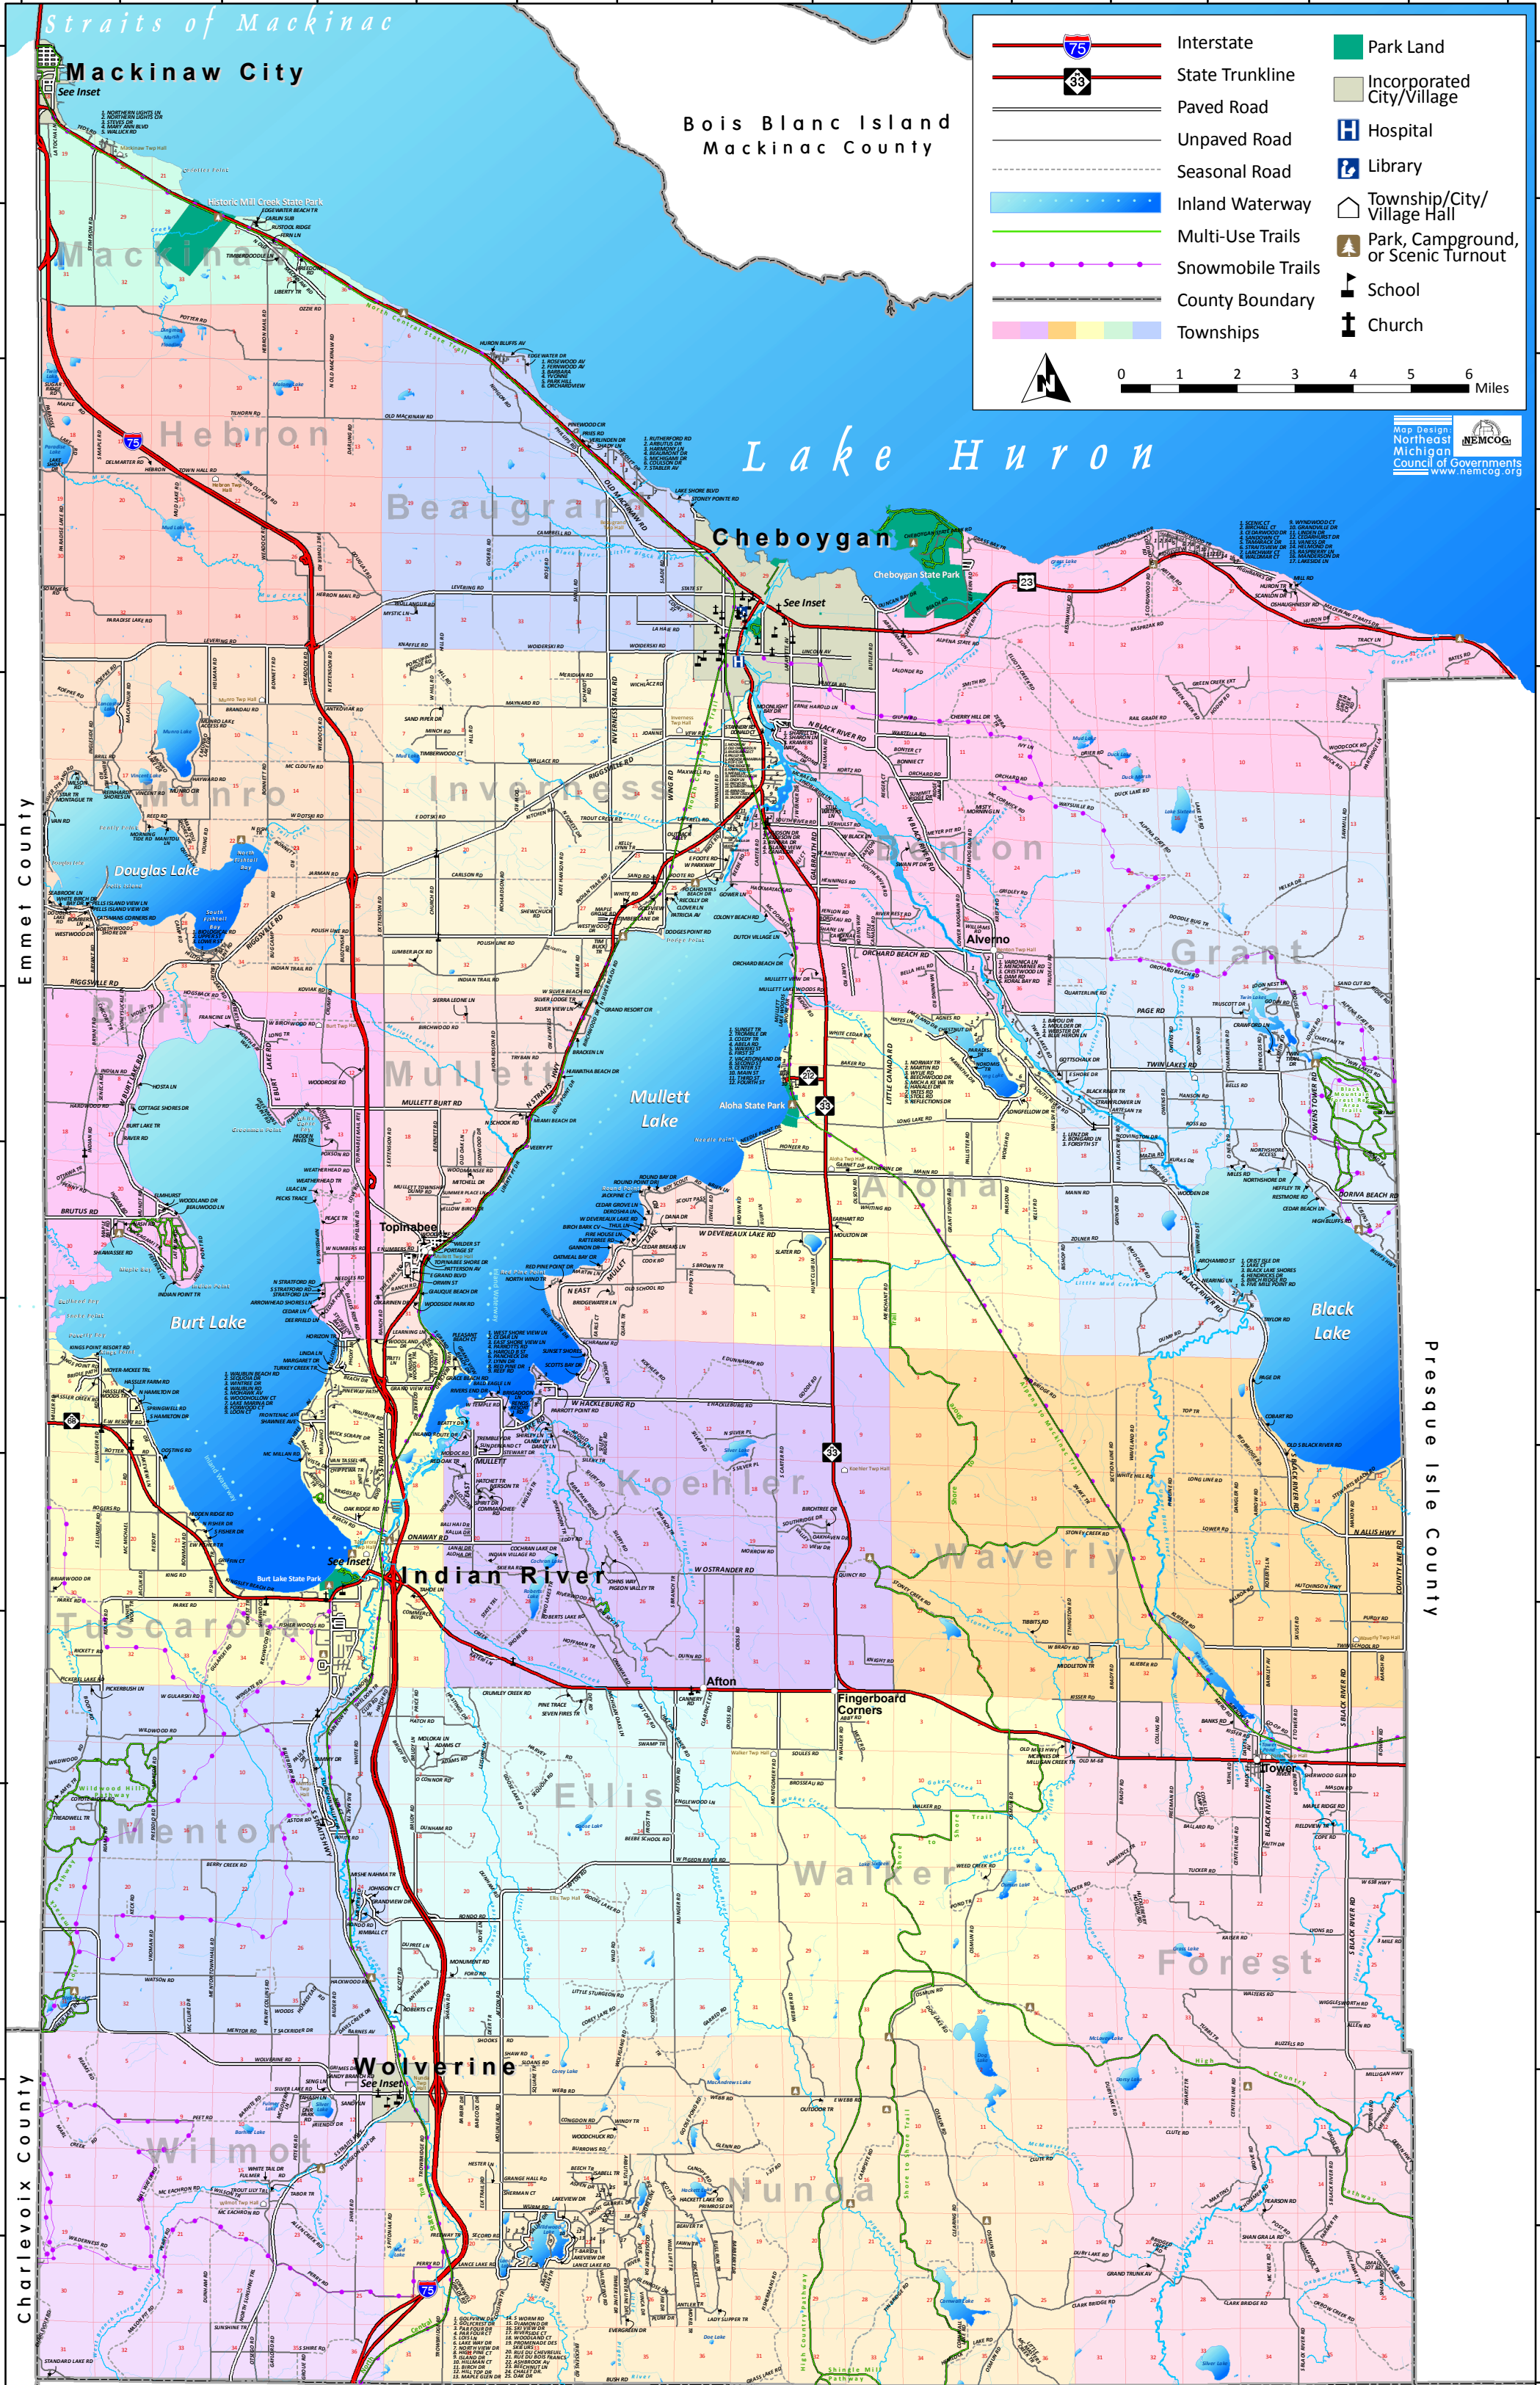

1 2 3 4 5 6 7 8 9 10 11 12 13 14 15

Emmet County

Charlevoix County

Presque Isle County

Osego County Monimorency County

	Interstate		Park Land
	State Trunkline		Incorporated City/Village
	Paved Road		Hospital
	Unpaved Road		Library
	Seasonal Road		Township/City/Village Hall
	Inland Waterway		Park, Campground, or Scenic Turnout
	Multi-Use Trails		School
	Snowmobile Trails		Church
	County Boundary		
	Townships		

Map Design
 Northeast Michigan
 Council of Governments
 www.nemcog.org

0 1 2 3 4 5 6 Miles