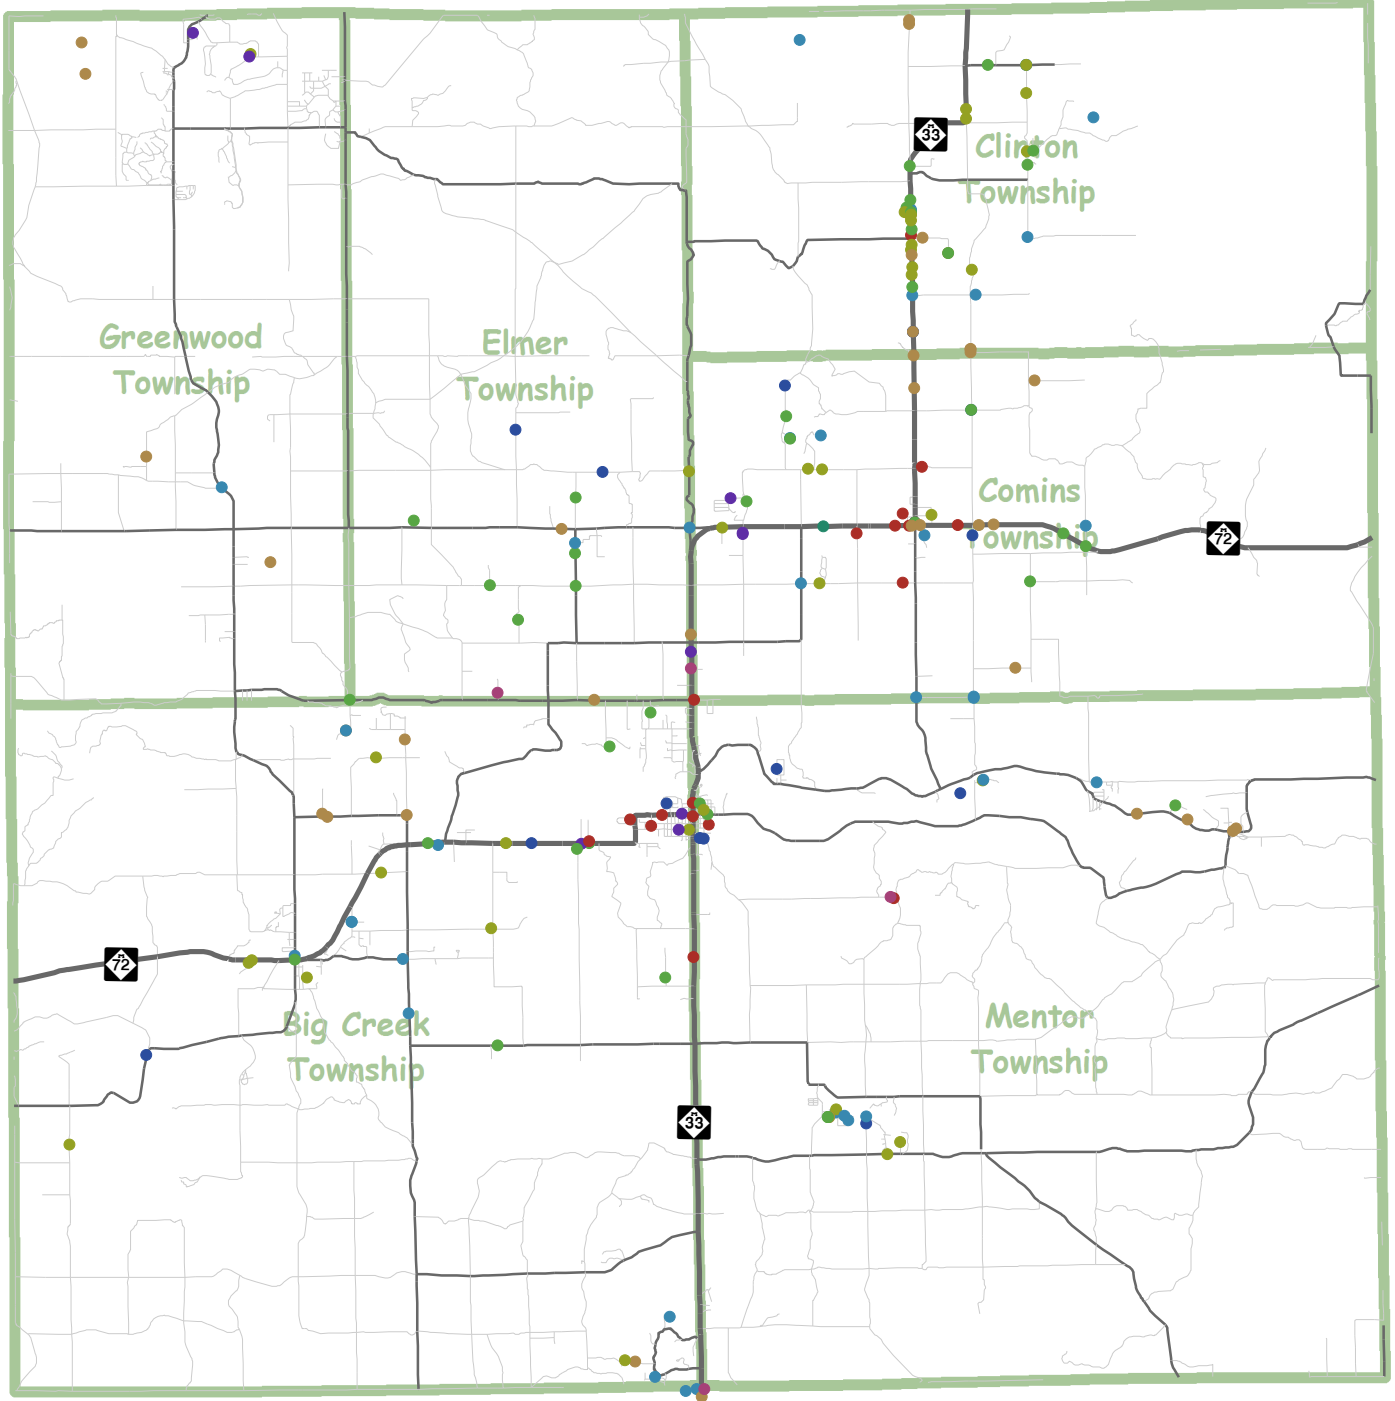

IGNITE Oscoda County

Broadband Services Survey Results

Current Service

- Cable (9)
- Cell (39)
- DSL (20)
- Dial-up (38)
- Satellite (40)
- T-1 (4)
- Wireless (15)
- Other (1)
- None (36)

IGNITE Oscoda County

Individuals Generating New Ideas for Technology & Education

Map Created by the Northeast Michigan Council of Governments GIS Department 