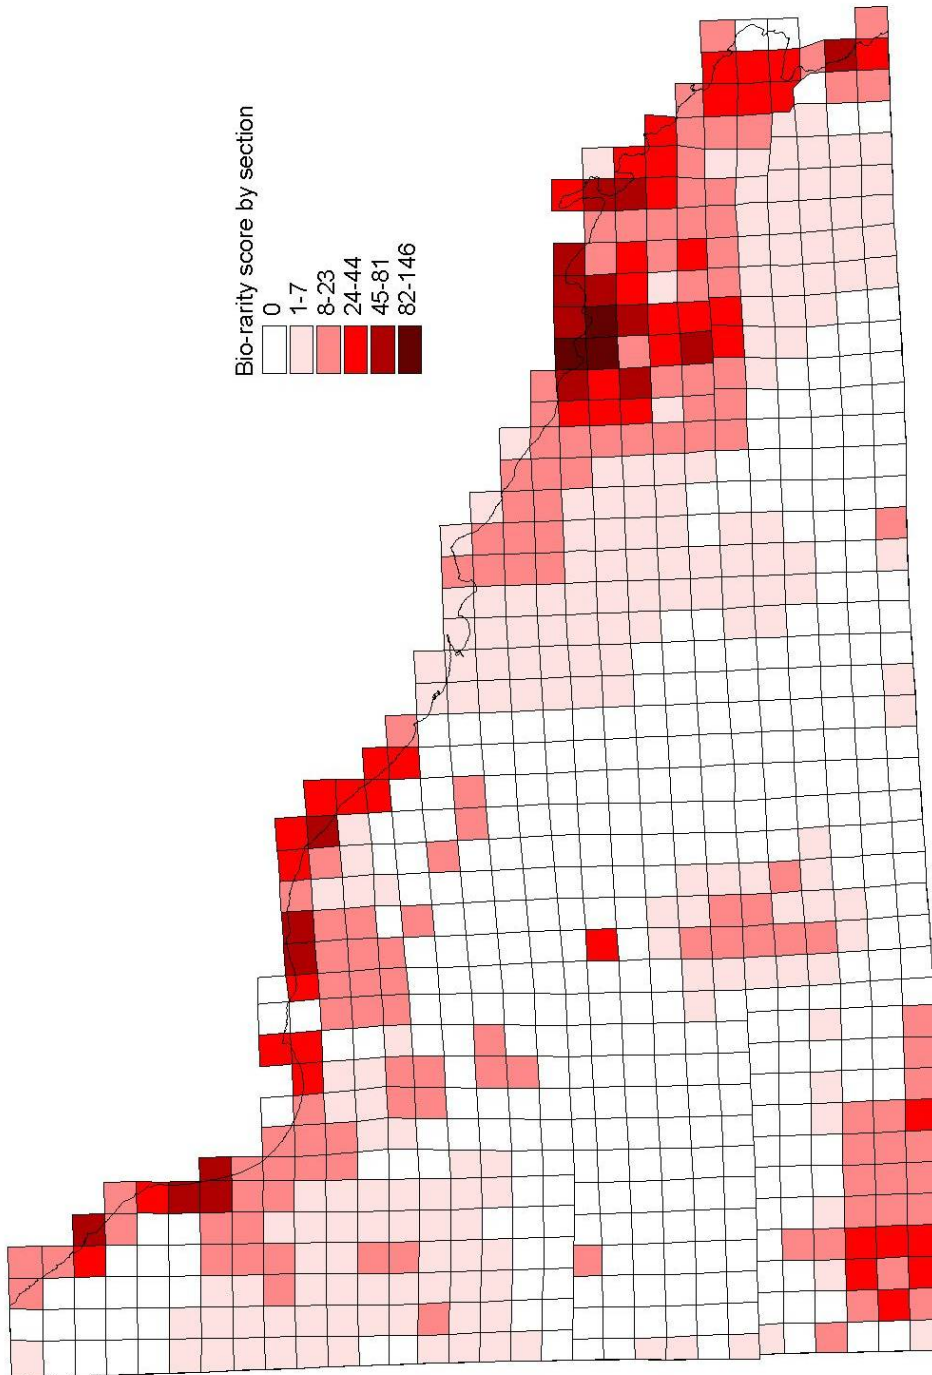

Appendix B – Conservation Maps

Unchanged Vegetation Map

Presque Isle County Element Frequency Count

Presque Isle County Probability Values

Presque Isle County Biological Rarity Values

Presque Isle County Natural Communities

Natural Communities: Presque Isle County