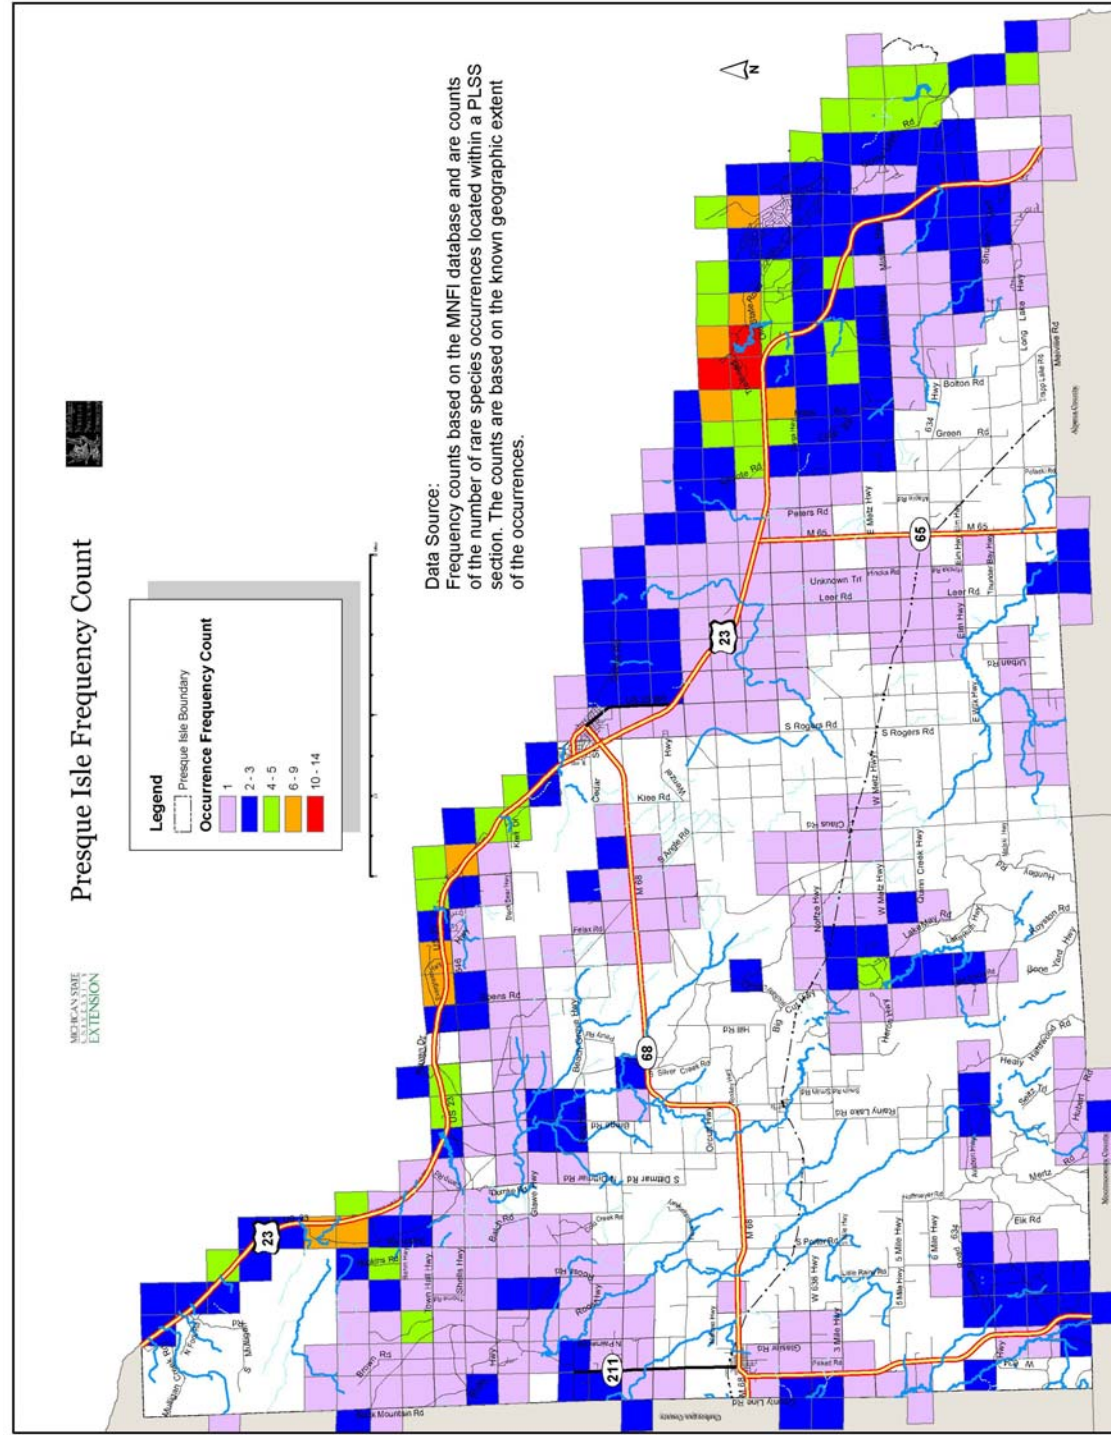

Appendix B – Conservation Maps

Unchanged Vegetation Map

Presque Isle County Element Frequency Count

Presque Isle County Probability Values

Presque Isle County Biological Rarity Values

Presque Isle County Natural Communities

Natural Communities: Presque Isle County