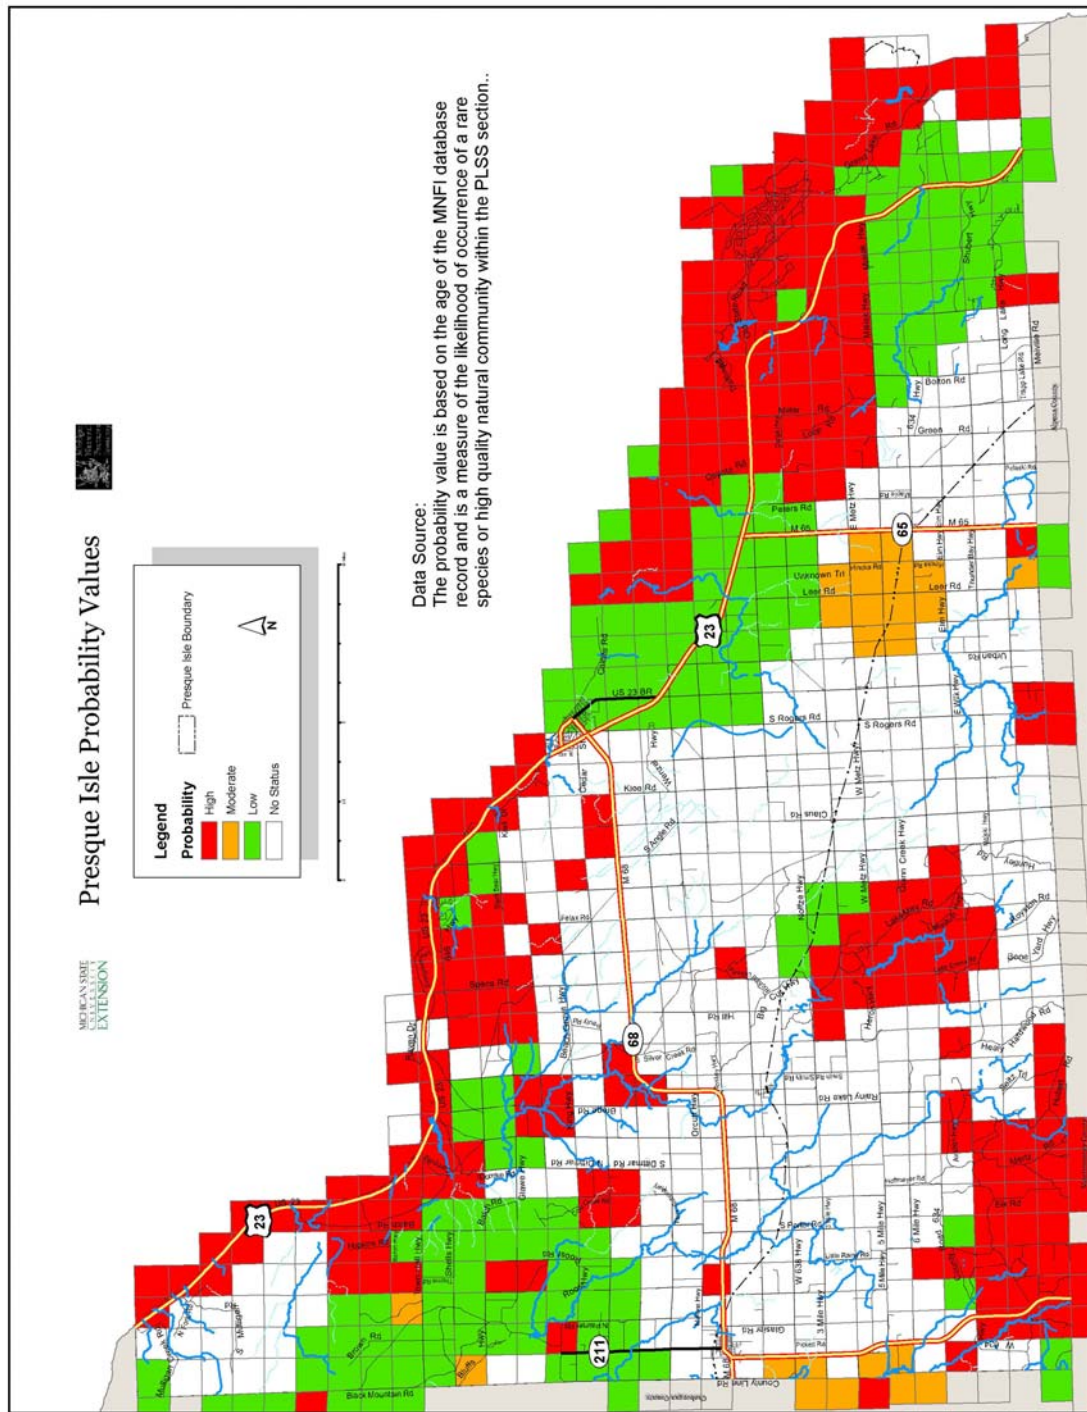

Appendix B – Conservation Maps

Unchanged Vegetation Map

Presque Isle County Element Frequency Count

Presque Isle County Probability Values

Presque Isle County Biological Rarity Values

Presque Isle County Natural Communities

Natural Communities: Presque Isle County